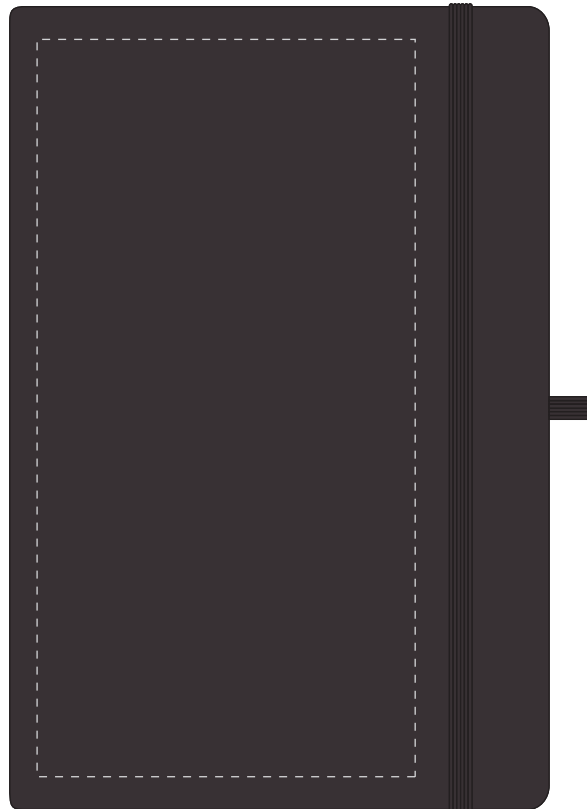

Your Ref:	Quantity:	Product Code: QS1021
Our Ref:	Version: 1	Product Colour: BLACK

PRINTING CONCERNS:**PRODUCT INFO: DUE TO THE NATURE OF THE PRODUCT THE PRINT POSITION MAY VARY BY 2 - 3 MM**

Please note that this product has Sustainability Markings that are not visible from this perspective

We stock this item in the following colours

**PANTONE REFERENCE(S)**

 Full colour printing

ARTWORK SCALE 50%

Product Image for visualisation
- colours may vary

**CENTRED TO PRINT AREA
CENTRED TO NOTEBOOK**

The dashed line is to demonstrate print area and will not appear on your printed item

PLEASE NOTE:

- All colours including print and product are for visual purposes only and should not be regarded as the actual colour of the product and print.
- Some products may vary from batch to batch and may differ from previous orders.
- The colour and texture of a product can also have an effect on the final print colour.
- By approving this order we accept that you understand these terms.